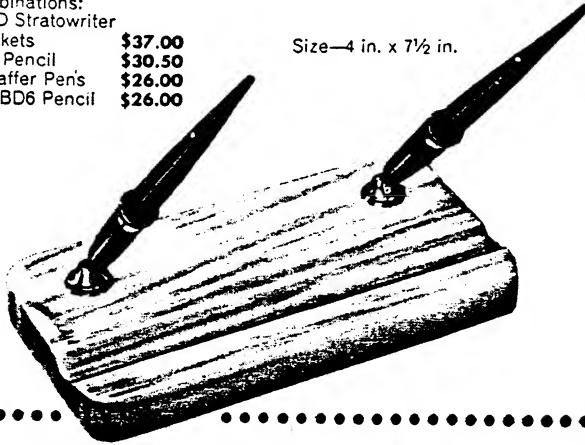

35J
Jet Crystal
With Two 92SD White Dot Pens
$35.00

With Other Combinations:
92SD and RL4D Stratowriter **$33.00**
92SD and LD6 Pencil **$30.50**
Two 55SD Sheaffer Pens **$26.00**
55SD Pen and LD6 Pencil **$26.00**

35M (Illustrated)

Mexican Onyx
With Two B92SD White Dot Pens
$35.00

With Other Combinations:
B92SD and RB4D Stratowriter
and Metal Sockets **$37.00**
B92SD and BD6 Pencil **$30.50**
Two B55SD Sheaffer Pens **$26.00**
B55SD Pen and BD6 Pencil **$26.00**

Size—4 in. x 7½ in.

35 I
Italian Marble
With Two 92SD White Dot Pens
$35.00

With Other Combinations:
92SD and RL4D Stratowriter
and Metal Sockets **$37.00**
92SD and LD6 Pencil **$30.50**
Two 55SD Sheaffer Pens **$26.00**
55SD Pen and LD6 Pencil **$26.00**

1-40J
Jet Crystal
With Two 92SD White Dot Pens
$40.00

With Other Combinations:
92SD and RL4D Stratowriter **$38.00**
92SD and LD6 Pencil **$35.50**
Two 55SD Sheaffer Pens **$31.00**
55SD Pen and LD6 Pencil **$31.00**

1-40M
Mexican Onyx
With Two B92SD White Dot Pens
$40.00

With Other Combinations:
B92SD and RB4D Stratowriter
and Metal Sockets **$42.00**
B92SD and BD6 Pencil **$35.50**
Two B55SD Sheaffer Pens **$31.00**
B55SD Pen and BD6 Pencil **$31.00**

1-40 I (Illustrated)
Italian Marble
With Two 92SD White Dot Pens
$40.00

With Other Combinations:
92SD and RL4D Stratowriter
and Metal Sockets **$42.00**
92SD and LD6 Pencil **$35.50**
Two 55SD Sheaffer Pens **$31.00**
55SD Pen and LD6 Pencil **$31.00**